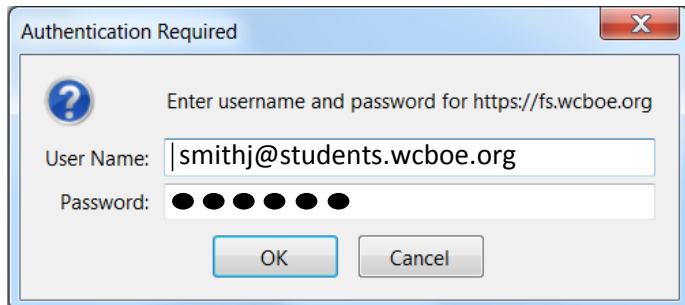

How to get Word, PowerPoint, Excel, and OneNote at HOME

Go to:

<http://tinyurl.com/m6kjorx>

They should use the same credentials they use to sign into the school computers with @students.wcboe.org

they use to log into computers at school.

PW - is the same password

Click on Office 365 Button

Uncheck

- Make Bing your search engine
 - Make MSN your browser homepage
- Applies to Internet Explorer, Firefox, Chrome, and Safari

Install now

Click Install now